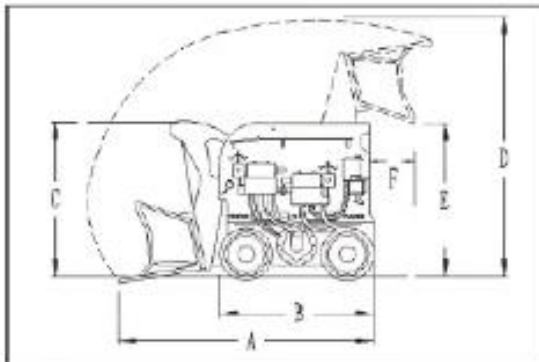

## EIMCO 21B ROCKERSHOVEL

A	OVERALL LENGTH	2280MM
B	BODY LENGTH	1310MM
C	MACHINE HEIGHT	1490MM
D	OVERALL HEIGHT	2350MM
E	DISCHARGE HEIGHT	1390MM
F	DISCHARGE LENGTH	440MM
	MACHINE WIDTH	970MM
	WIDTH WITH STEP PLATE	1100MM
	CLEAN UP WIDTH	2360MM
	TRACK GUAGE	610-915MM
	TOTAL MASS	3275KG
	BUCKET CAPACITY	0.3 cu met
	LOADING CYCLE	7 seconds
	LOADING CAPACITY	1.4 cu met/min
	MOTORS	2*MOD 201
	AIR CONSUMTION	8-9 cu met/min
	AIR PRESSURE RANGE	483-860Kpa
	AIR HOSE DIAMATER	50mm